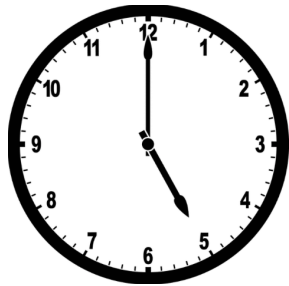

What time is it?