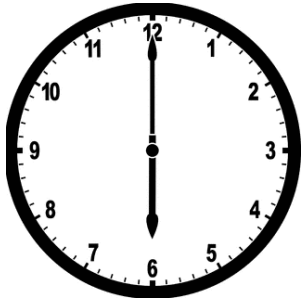

## Telling Time to the Hour

Find online lesson and  
interactive quiz at:

Diverse Learning Hub

What time is it?

6:00

8:00

What time is it?

4:00