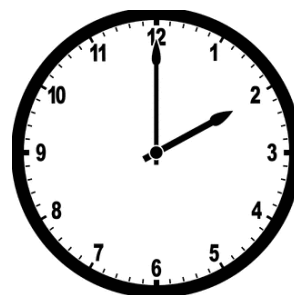

8:00

5:00

What time is it?