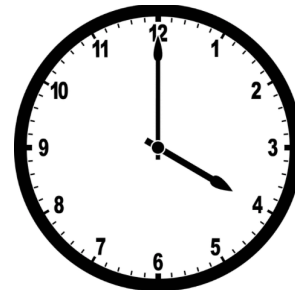

## Telling Time to the Hour

Find online lesson and  
interactive quiz at:

Diverse Learning Hub

What time is it?

6:00

8:00

What time is it?

4:00