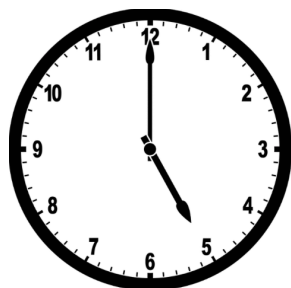

What time is it?